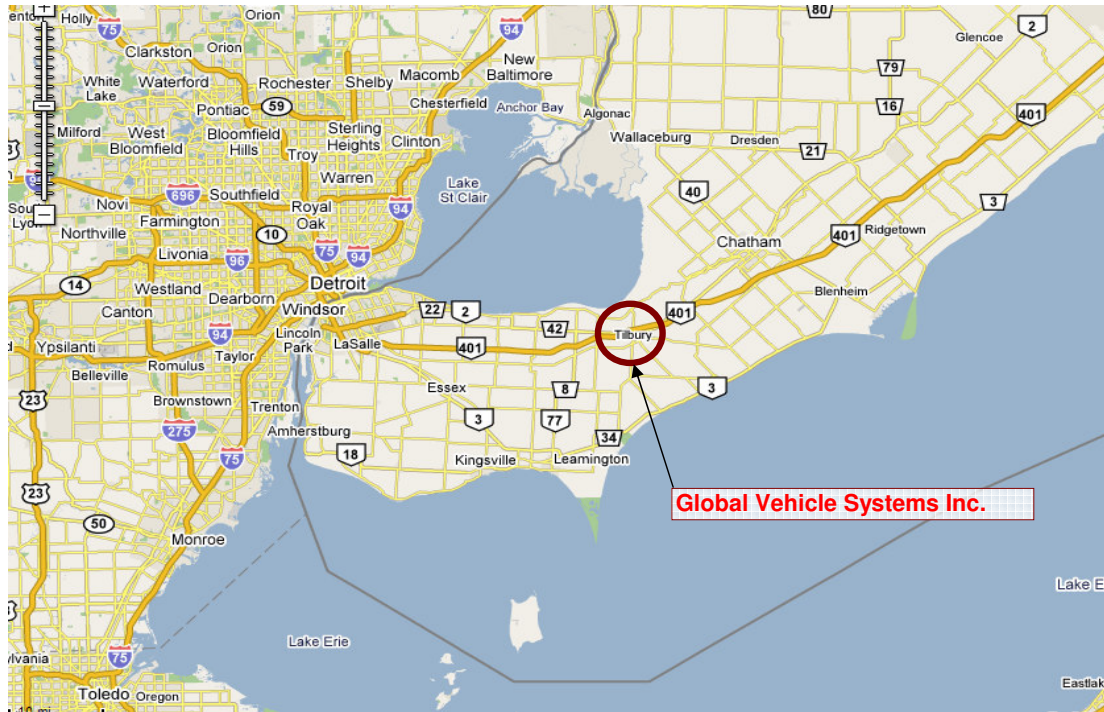

Location of Global Vehicle Systems Inc.

Global Vehicle Systems Inc., is located in Tilbury Ontario approximately 35 miles from the Canadian / U.S.A. border. Contact Global directly for travel directions from specific locations. Below is a detailed map of our two locations within Tilbury.